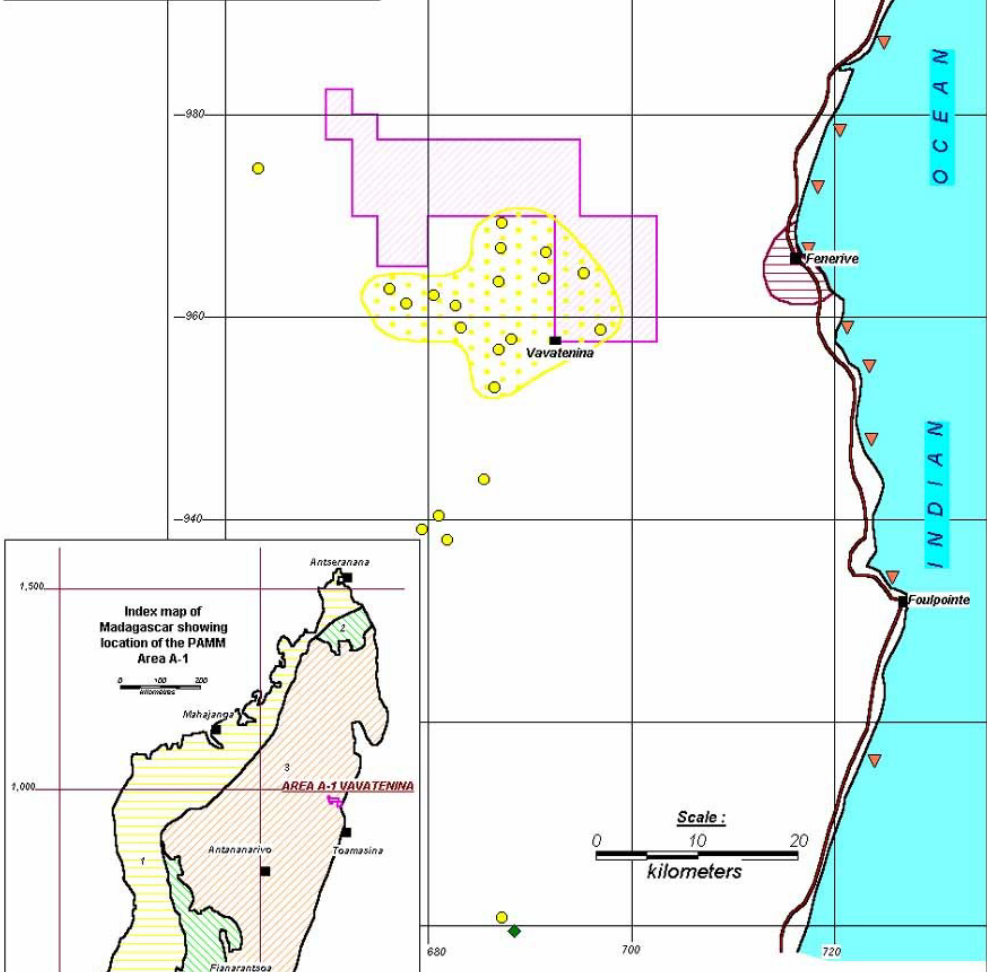

PAMM Madagascar Sarl
Area A-1 Vavatenina - Tenement
LOCATION AND MINERAL OCCURENCE
 (Map prepared by M. Rasolofonirina, PAMM January 2004)

Scale :
 0 10 20
 kilometers

LEGEND

◆ Chromite	□ Kyanite
● Gold	■ Gold zone
▼ Ilmenite	□ PAMM Claim

From Carte minière et des indices.
 Serv. Géol. Mad. 1956