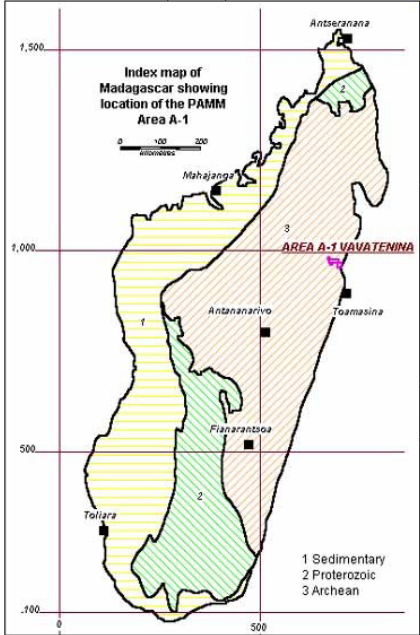

PAMM Madagascar Sarl
Area A-1 Vavatenina - Tenement
LOCATION AND MINERAL OCCURENCE
 (Map prepared by M. Rasolofonirina, PAMM January 2004)

Scale :
 0 10 20
 kilometers

LEGEND

◆ Chromite	□ Kyanite
● Gold	■ Gold zone
▼ Ilmenite	□ PAMM Claim

From Carte minière et des indices.
 Serv. Géol. Mad. 1956